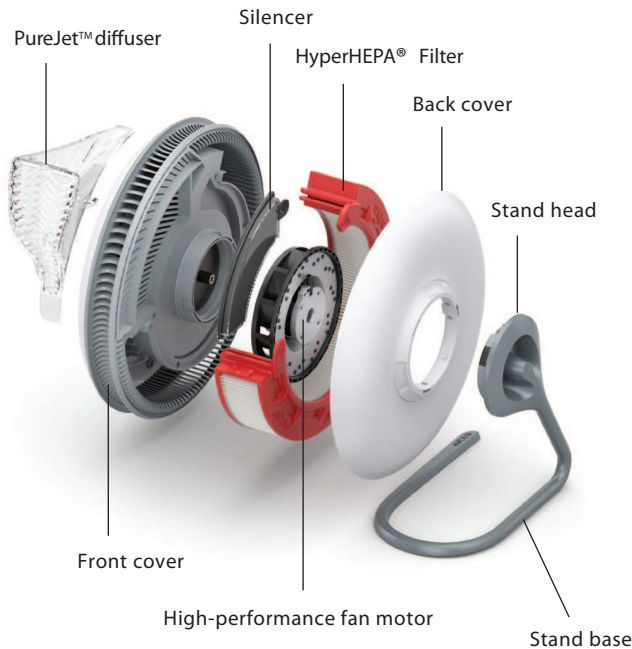

The Atem features three airflow settings: low provides pure air; medium provides pure air plus light cooling; and the high setting provides pure air plus cooling.

IQAir's 50 years of air quality expertise has inspired the Atem with its compact, elegant design, high effectiveness and quiet pure air delivery.

While most air filters claim to filter only particles down to 0.3 microns, IQAir technology removes 99% of all particles down to the 0.003 micron. When it comes to protection against the tiniest particles, IQAir is the proven choice.

HyperHEPA® Filter

The PureJet™ Diffuser

Your Atem's PureJet Diffuser allows you to create a clean air bubble.

While some room air purifiers may take hours to clean the air, the Atem immediately delivers clean air to where you need it most – your breathing zone.

Pure Air Made Portable

Stream the purest air possible into your personal breathing zone anywhere you go. The IQAir Atem is so compact, it easily fits in your carry-on.

IQAir transformed its patented technology so it can be taken anywhere, like home, office, hotel, etc. Never before has air filtration at this incredible level been available in a portable, personal air filter.